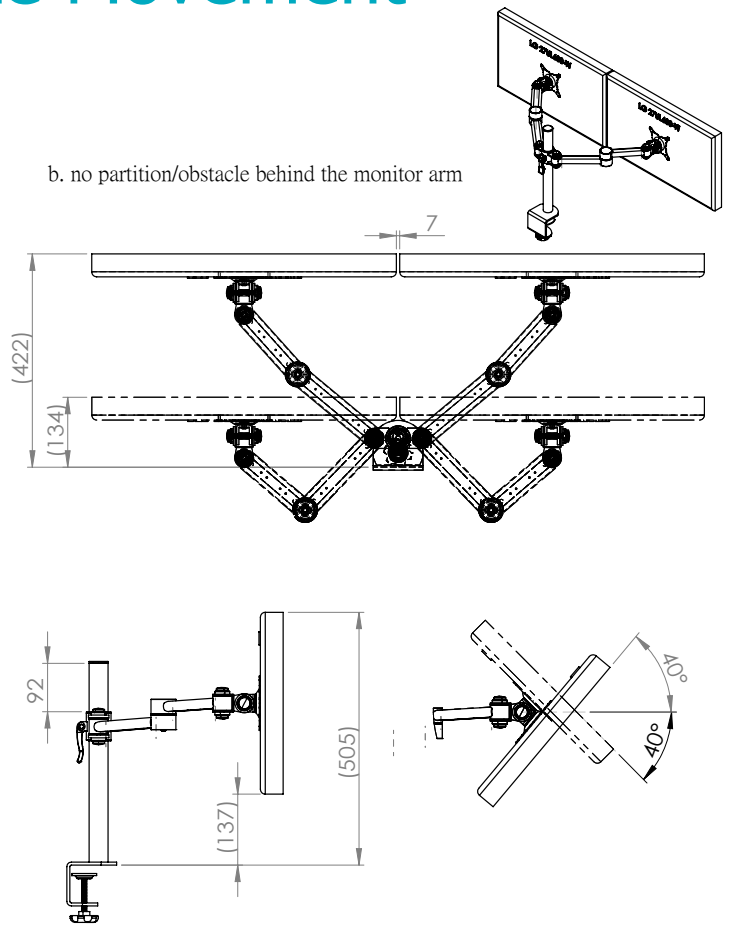

XSTREAM post mount 2 x dual beam arms with standard clamp

Product Specification

Product code	XSTREAM2PMCOMB01B - black
Weight capacity	10kg per arm
Max screen size	2 x 30"
VESA	75mm & 100mm VESA compliant
Movement	Height adjustment, tilt, swivel, rotation and reach
Height adjustment	Max height adjustment 420mm from desk top
Fixings	Supplied with standard desk clamp

Additional Information

2 x dual beam arms with manual height adjustment

Additional +/- 70mm available with ratchet mechanism

Lockable quick release VESA function

Silver – XSTREAM2PMCOMB01S - RAL code 9006

White – XSTREAM2PMCOMB01W - RAL code 9010

Black – XSTREAM2PMCOMB01B - RAL code 9005

Ergo
01235 773373
www.ergold.co.uk
sales@ergold.co.uk

Monitor Size Movement

27" Screen

a. Having a partition/obstacle behind the monitor arm

b. no partition/obstacle behind the monitor arm

30" Screen

a. Having a partition/obstacle behind the monitor arm

b. no partition/obstacle behind the monitor arm