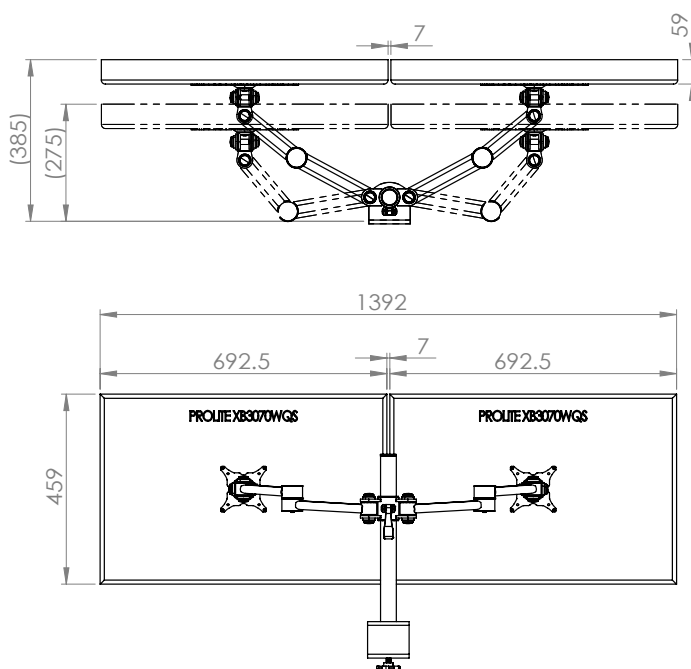

XSTREAM post mount 2 x dual beam arms with standard clamp

Product Specification

Product code	XSTREAM2PMCOMB01B - black
Weight capacity	10kg per arm
Max screen size	2 x 30"
VESA	75mm & 100mm VESA compliant
Movement	Height adjustment, tilt, swivel, rotation and reach
Height adjustment	Max height adjustment 420mm from desk top
Fixings	Supplied with standard desk clamp

Additional Information

2 x dual beam arms with manual height adjustment

Additional +/- 70mm available with ratchet mechanism

Lockable quick release VESA function

Silver – XSTREAM2PMCOMB01S - RAL code 9006

White – XSTREAM2PMCOMB01W - RAL code 9010

Black – XSTREAM2PMCOMB01B - RAL code 9005

Ergo
01235 773373
www.ergold.co.uk
sales@ergold.co.uk

Monitor Size Movement

27" Screen

a. Having a partition/obstacle behind the monitor arm

b. no partition/obstacle behind the monitor arm

30" Screen

a. Having a partition/obstacle behind the monitor arm

b. no partition/obstacle behind the monitor arm