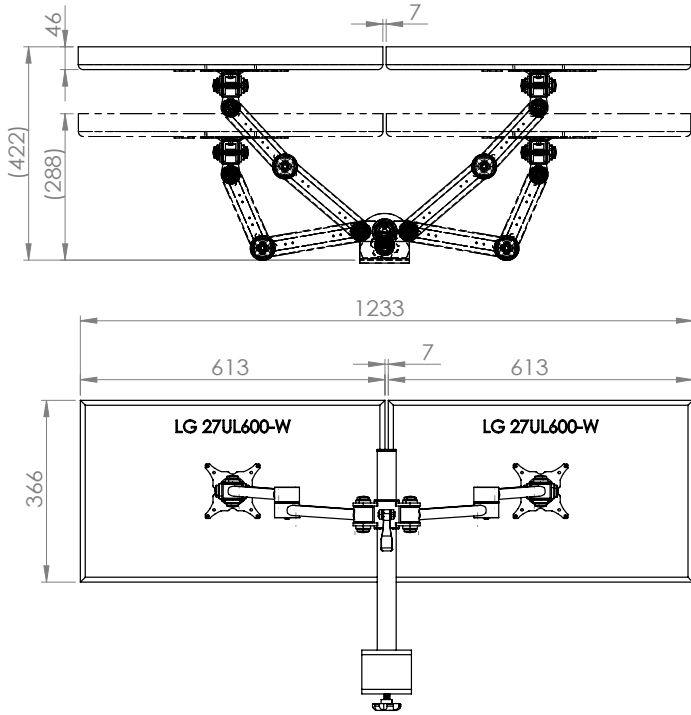

XSTREAM post mount 2 x dual beam arms with standard clamp

Product Specification

Product code	XSTREAM2PMCOMB01B - black
Weight capacity	10kg per arm
Max screen size	2 x 30"
VESA	75mm & 100mm VESA compliant
Movement	Height adjustment, tilt, swivel, rotation and reach
Height adjustment	Max height adjustment 420mm from desk top
Fixings	Supplied with standard desk clamp

Additional Information

2 x dual beam arms with manual height adjustment

Additional +/- 70mm available with ratchet mechanism

Lockable quick release VESA function

Silver – XSTREAM2PMCOMB01S - RAL code 9006

White – XSTREAM2PMCOMB01W - RAL code 9010

Black – XSTREAM2PMCOMB01B - RAL code 9005

Ergo
01235 773373
www.ergold.co.uk
sales@ergold.co.uk

Monitor Size Movement

27" Screen

a. Having a partition/obstacle behind the monitor arm

b. no partition/obstacle behind the monitor arm

30" Screen

a. Having a partition/obstacle behind the monitor arm

b. no partition/obstacle behind the monitor arm