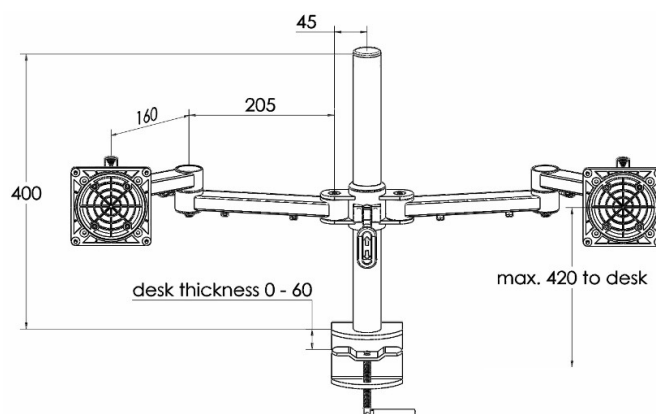

XSTREAM post mount 2 x dual beam arms with standard clamp

Product Specification

Product code	XSTREAM2PMCOMB01B - black
Weight capacity	10kg per arm
Max screen size	2 x 30"
VESA	75mm & 100mm VESA compliant
Movement	Height adjustment, tilt, swivel, rotation and reach
Height adjustment	Max height adjustment 420mm from desk top
Fixings	Supplied with standard desk clamp

Additional Information

2 x dual beam arms with manual height adjustment

Additional +/- 70mm available with ratchet mechanism

Lockable quick release VESA function

Silver – XSTREAM2PMCOMB01S - RAL code 9006

White – XSTREAM2PMCOMB01W - RAL code 9010

Black – XSTREAM2PMCOMB01B - RAL code 9005

Ergo
01235 773373
www.ergold.co.uk
sales@ergold.co.uk

Monitor Size Movement

27" Screen

a. Having a partition/obstacle behind the monitor arm